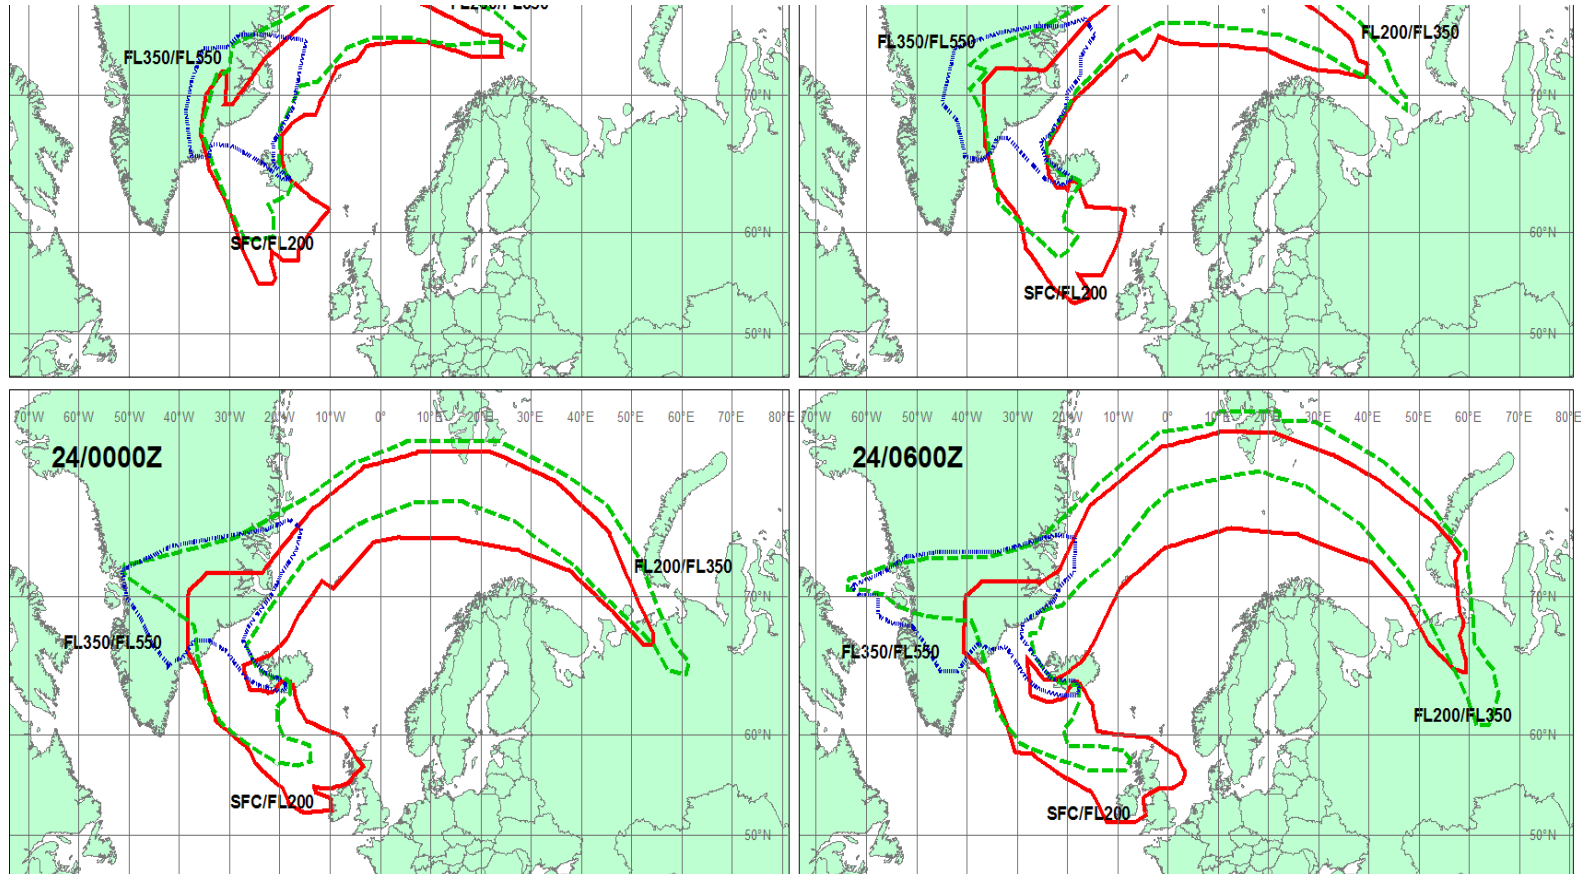

Grímsvatnagos 2011 – á vaktinni

VA ADVISORY
DTG: 20110523/1200Z
VAAC: LONDON
VOLCANO: GRIMSVOTN 1703-01

SUMMIT ELEV: 1725
ADVISORY NR: 2011/009
INFO SOURCE: ICELANDIC MET OFFICE
AVIATION COLOUR CODE: RED
ERUPTION DETAILS: ERUPTION CONTINUING

RMK: PLUME HT ESTIMATED FROM RADAR AT BETWEEN 8KM AND 12KM
NXT ADVISORY: 20110523/1800Z